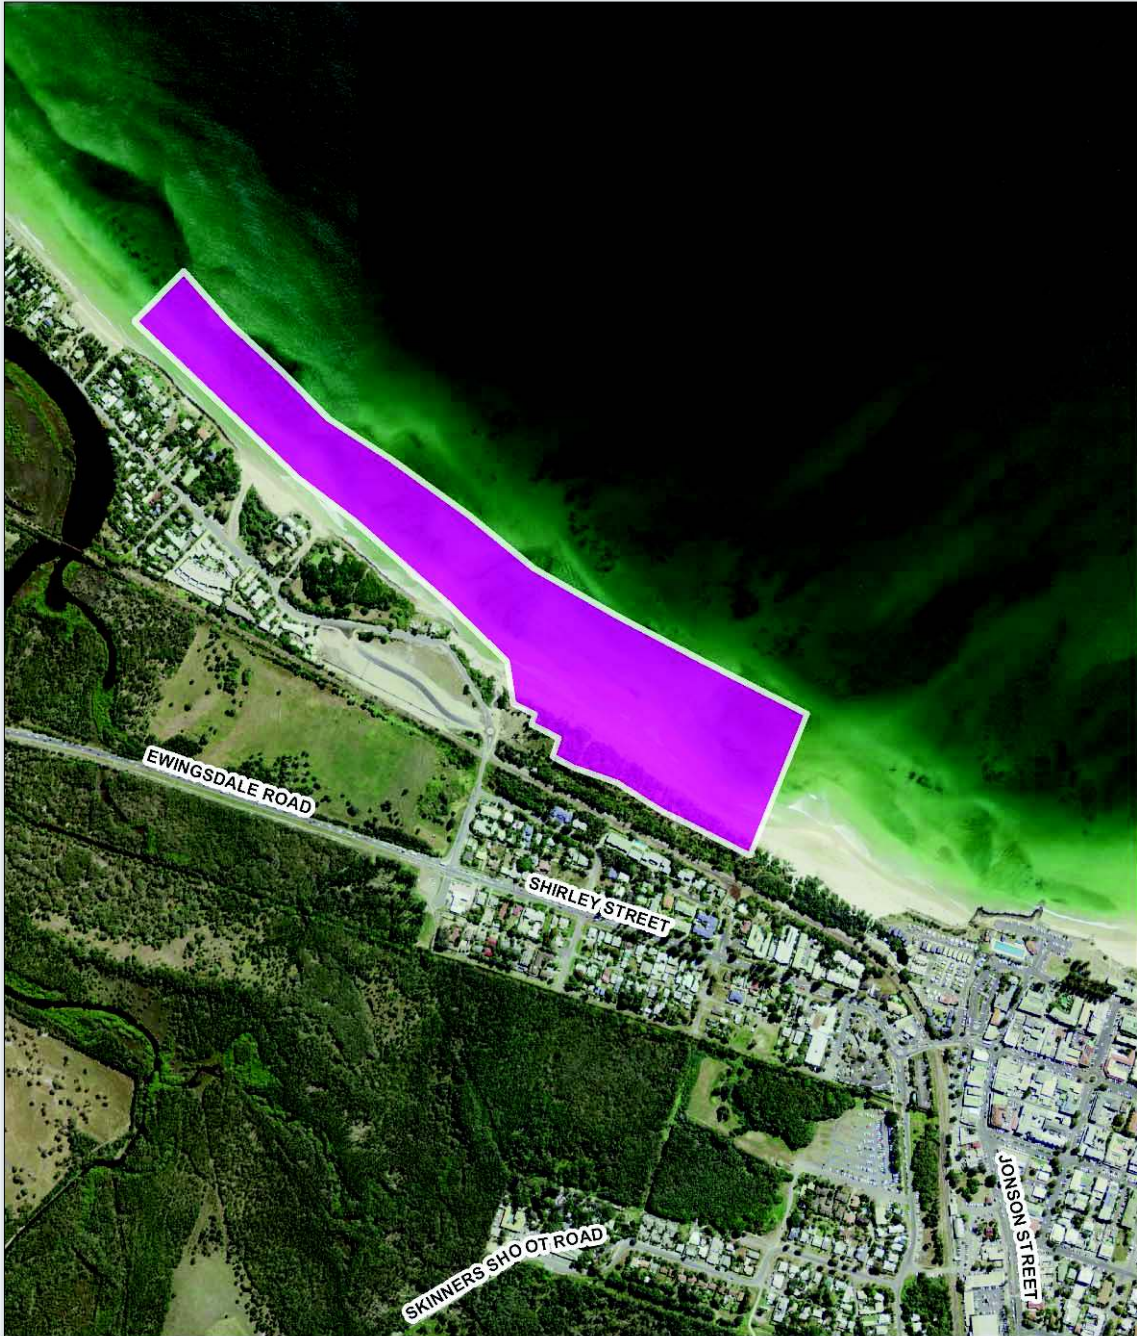

Main Beach - Belongil Area

Off Lead Companion Animals Exercise Area

From a point adjacent to Manfred St, Belongil, extending in an easterly direction to a point on the western side of Main Beach Car Park and including Cavanbah Reserve.

Scale 1:10,000 @ A4 size

Legend

Off Lead Companion Animals Exercise Area

Aerial photo taken September, 2009

Byron Shire

Date June 2010